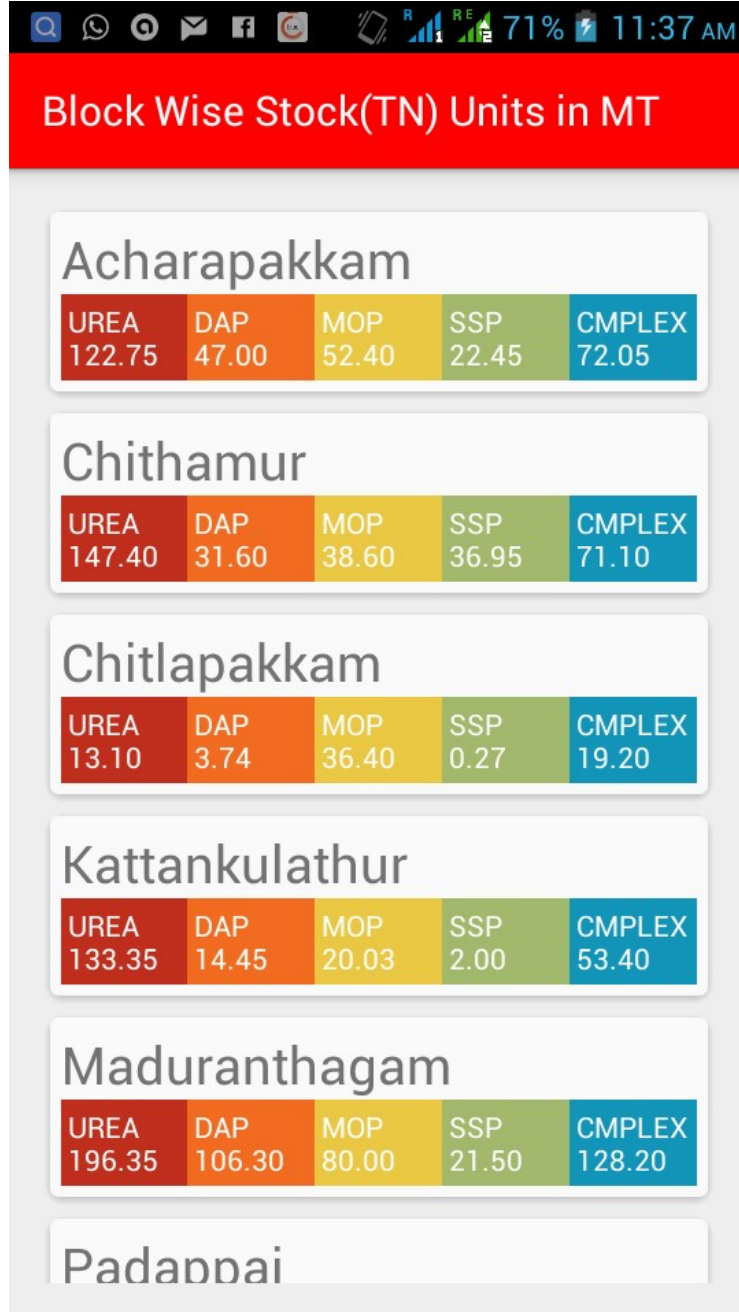

43

n pckP n np nl

lv n n ck Bck ck pckP n np nl